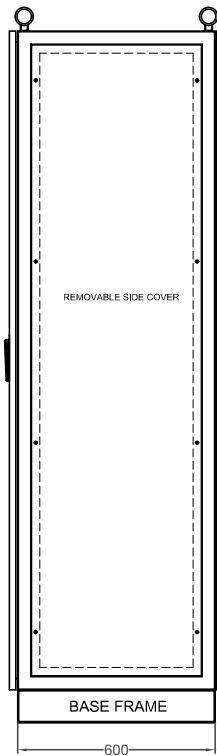

1 2 3 4

A

A

TOP VIEW

B

B

FRONT VIEW

SIDE VIEW

REAR VIEW

C

C

D

D

E

E

BOTTOM VIEW

SIZE : 2000+100(H) X 600(W) X 600(D)

F

F

ALL DIMENSIONS IN MM.					MATERIAL - CRCA M.S.			
REV. BY -		SUPERSEDES - (DWG. NO.)			THIS DRAWING IS A PROPERTY OF HULASI METALS PVT. LTD. AND MUST NOT BE COPIED OR REPRODUCED IN ANY FORM WITHOUT ANY WRITTEN PERMISSION			
REV. DATE -		SUPERSEDED BY - NAME						
REV. A	B	C	D	E	OBSOLETE BY - NAME			
CUSTOMER -						DRAWN	CHECKED	APPROVED
PROJECT -					DATE			
FINISH -SIEMENS GREY - RAL 7032					SIGN.			
SCALE - NTS					BY.			
TITLE: GA DRAWING OF CONTROL/RELAY PANEL					HULASI METALS PVT. LTD. JAIPUR.			

1 2 3 4