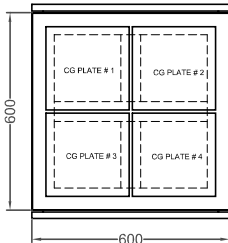

1 2 3 4

A

A

TOP VIEW

B

B

FRONT VIEW

SIDE VIEW

REAR VIEW

C

C

D

D

E

E

BOTTOM VIEW

SIZE : 2000+100(H) X 600(W) X 600(D)

F

F

ALL DIMENSIONS IN MM.					MATERIAL - CRCA M.S.			
REV. BY -		SUPERSEDES - (DWG. NO.)			THIS DRAWING IS A PROPERTY OF HULASI METALS PVT. LTD. AND MUST NOT BE COPIED OR REPRODUCED IN ANY FORM WITHOUT ANY WRITTEN PERMISSION			
REV. DATE -		SUPERSEDED BY - NAME						
REV. A	B	C	D	E	OBSOLETE BY - NAME			
CUSTOMER -						DRAWN	CHECKED	APPROVED
PROJECT -					DATE			
FINISH -SIEMENS GREY - RAL 7032					SIGN.			
SCALE - NTS					BY.			
TITLE: GA DRAWING OF CONTROL/RELAY PANEL					HULASI METALS PVT. LTD. JAIPUR.			