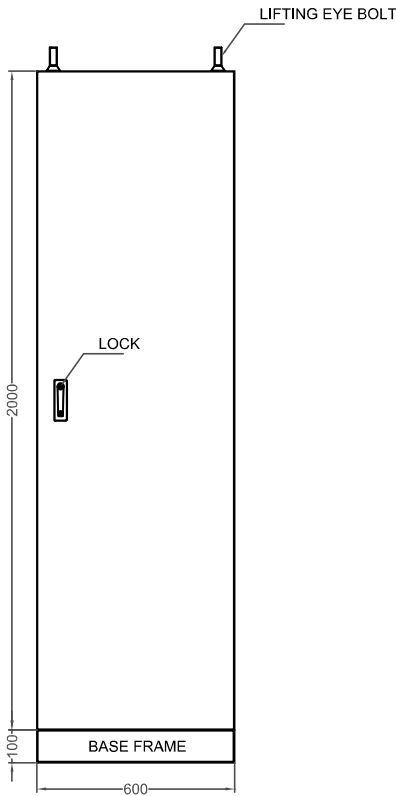

1 2 3 4

A

A

TOP VIEW

B

B

FRONT VIEW

SIDE VIEW

REAR VIEW

C

C

D

D

E

E

BOTTOM VIEW

SIZE : 2000+100(H) X 600(W) X 600(D)

F

F

ALL DIMENSIONS IN MM.					MATERIAL - CRCA M.S.			
REV. BY -		SUPERSEDES - (DWG. NO.)			THIS DRAWING IS A PROPERTY OF HULASI METALS PVT. LTD. AND MUST NOT BE COPIED OR REPRODUCED IN ANY FORM WITHOUT ANY WRITTEN PERMISSION			
REV. DATE -		SUPERSEDED BY - NAME						
REV. A	B	C	D	E	OBSOLETE BY - NAME			
CUSTOMER -						DRAWN	CHECKED	APPROVED
PROJECT -					DATE			
FINISH -SIEMENS GREY - RAL 7032					SIGN.			
SCALE - NTS					BY.			
TITLE: GA DRAWING OF CONTROL/RELAY PANEL					HULASI METALS PVT. LTD. JAIPUR.			