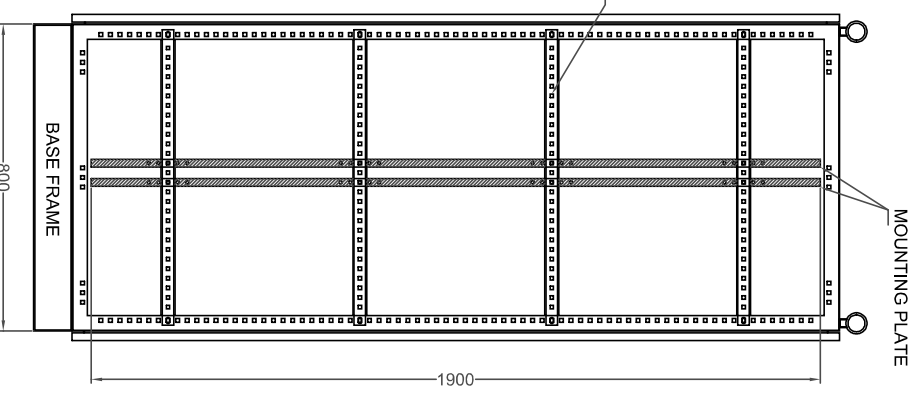

FRONT VIEW W/O DOOR

INTERNAL SIDE VIEW

ALL DIMENSIONS IN MM.

REV. BY - SUPERSEDES - MATERIAL - CRCA M.S.

REV. DATE - SUPERSEDED BY - THIS DRAWING IS A PROPERTY OF HULASI METALS PVT. LTD. AND MUST NOT BE COPIED OR REPRODUCED IN ANY FORM WITHOUT ANY WRITTEN PERMISSION