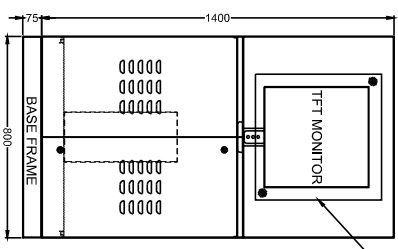

TOP VIEW

FRONT VIEW

SIDE VIEW

REAR VIEW

ALL DIMENSIONS IN MM. MATERIAL - CRCA M.S.

REV. BY -	SUPERSEDES -	THIS DRAWING IS A PROPERTY OF HULASI METALS PVT. LTD. AND MUST NOT BE COPIED OR REPRODUCED IN ANY FORM WITHOUT ANY WRITTEN PERMISSION	
REV. DATE -	SUPERSEDED BY -		
REV. A	B	C	D
CUSTOMER -		DRAWN	
PROJECT -		DATE	CHECKED
FINISH -SIEMENS GREY - RAL 7032		16.01.09	16.01.09
SCALE - 1:1		DWG. NO. - A7311	BY. SIGN.
TITLE: GA DRAWING OF CONTROL DESK		BHARTENDU S.S.REHMAN	
		HULASI METALS PVT. LTD. JAIPUR.	