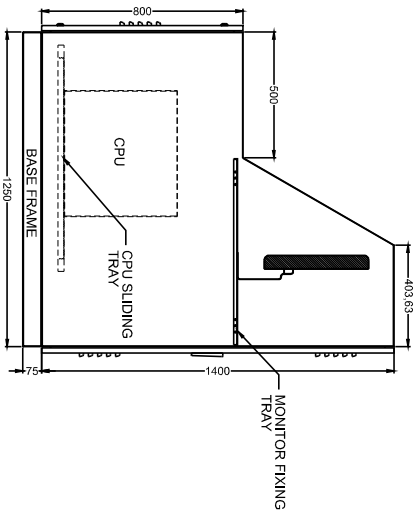

TOP VIEW

FRONT VIEW

SIDE VIEW

REAR VIEW

ALL DIMENSIONS IN MM. MATERIAL - CRCA M.S.

REV. BY -	SUPERSEDES -	THIS DRAWING IS A PROPERTY OF HULASI METALS PVT. LTD. AND MUST NOT BE COPIED OR REPRODUCED IN ANY FORM WITHOUT ANY WRITTEN PERMISSION	
REV. DATE -	SUPERSEDED BY -		
REV. A	B	C	D
CUSTOMER -		DRAWN	
PROJECT -		DATE	CHECKED
FINISH -SIEMENS GREY - RAL 7032		16.01.09	16.01.09
SCALE - 1:1		DWG. NO. - A7311	BY. SIGN.
TITLE: GA DRAWING OF CONTROL DESK		BHARTENDU S.S.REHMAN	
		HULASI METALS PVT. LTD. JAIPUR.	